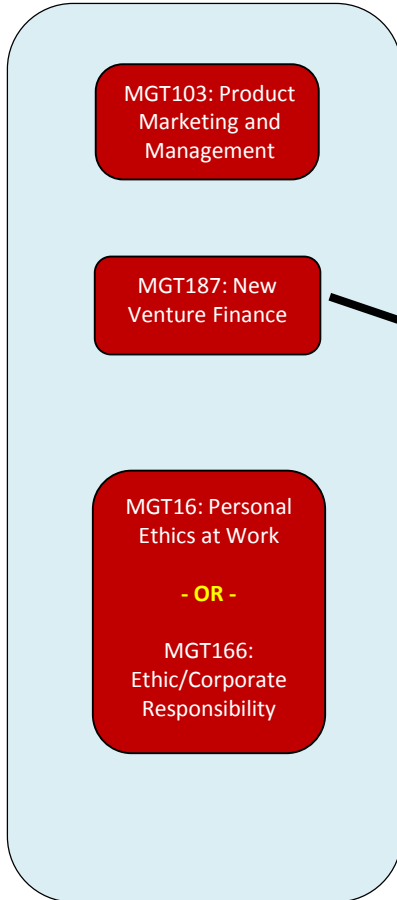

Rady Entrepreneurship & Innovation Minor

Requirements: **3 Core Classes** + **2 Practicum Classes** + **2 Electives**

Core Classes

Practicum

Electives

Note:

- Letter grade, C- or better in all classes, 2.0 GPA required
- Arrow indicates prerequisite →
- ** Requires petition with instructor and department approval
- Students need 8 units of elective credit. Two 2-unit courses can be combined for the equivalent of a 4-unit elective.