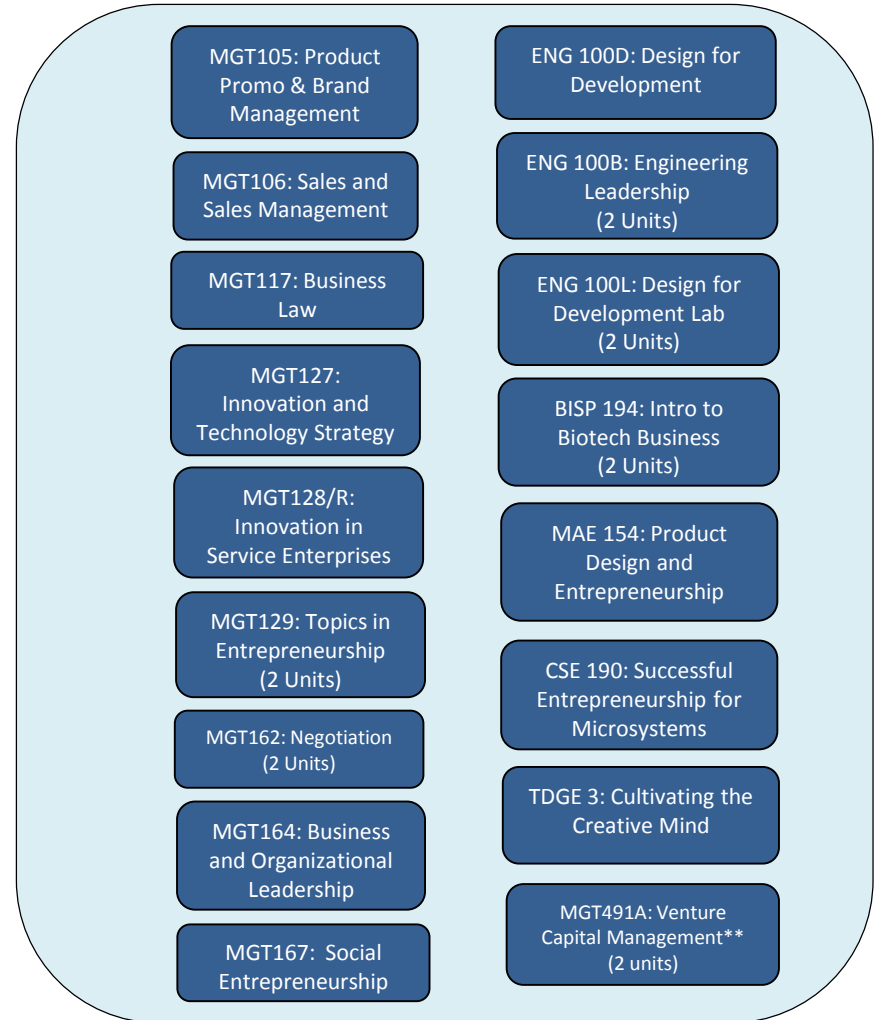

Rady Entrepreneurship & Innovation Minor

Requirements: **3 Core Classes** + **2 Practicum Classes** + **2 Electives**

Core Classes

Practicum

Electives

Note:

- Letter grade, C- or better in all classes, 2.0 GPA required
- Arrow indicates prerequisite →
- ** Requires petition with instructor and department approval
- Students need 8 units of elective credit. Two 2-unit courses can be combined for the equivalent of a 4-unit elective.