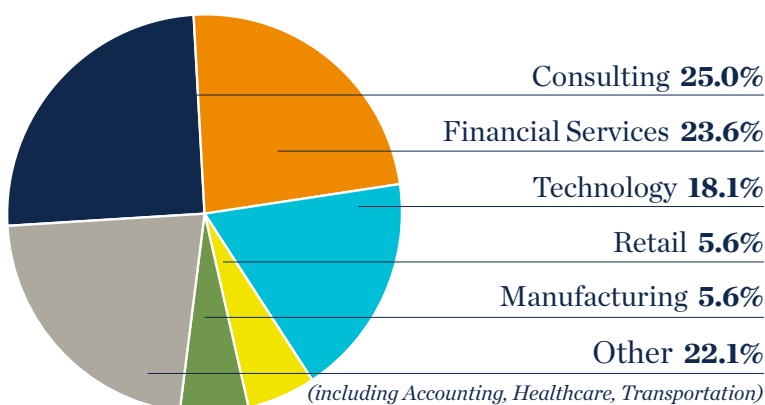

## HIGHLIGHTS

92.6%

Accepted employment within  
six months of graduation\*

\$104,920

Average salary  
in the United States\*\*

\$16,730

Average signing  
bonus\*\*\*

## MAKING THEIR MARK

With the Rady Master of Science in Business Analytics, our 2023 grads are forging career pathways in a wide array of industries and functional areas

Consulting **25.0%**

## EMPLOYMENT BY INDUSTRY