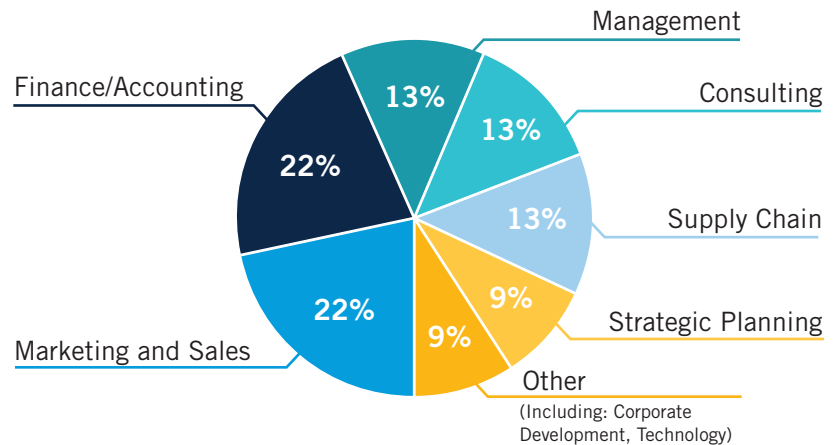

CLASS OF 2018 FULL-TIME MBA Employment Report

CLASS OF 2018
CAREER PROFILES

58
Total MBA
students

40%
Women

15
Countries
represented

16%
Hold advanced
degrees

4.6
Years prior work
experience

EMPLOYMENT

70% Accepted employment within
3 months of graduation

7% Started own business

Average Salary
\$81,398

Median Salary
\$80,000

JOBS BY INDUSTRY

JOBS BY FUNCTION

CONNECTING RADY GRADUATE STUDENTS TO EMPLOYERS:

- Access to Rady Alumni & Employers
- Dedicated Career Consultant
- Inclusion in Employer-customized resume books
- Unlimited access to Career resources & tools
- Workshops customized to your program needs