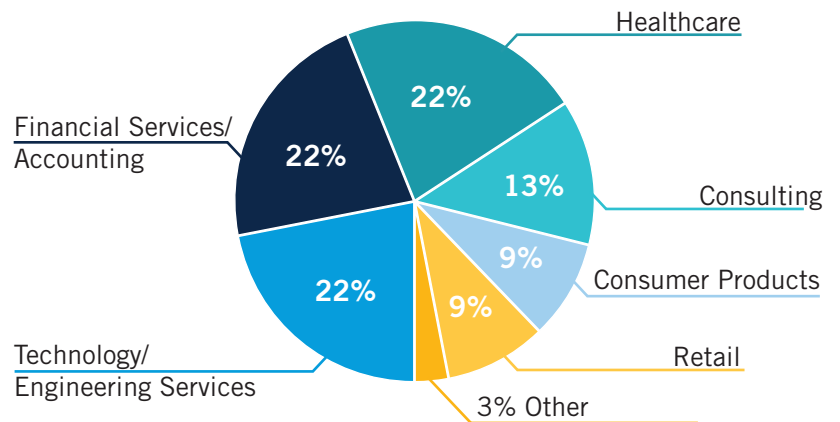

CLASS OF 2018 FULL-TIME MBA Employment Report

CLASS OF 2018
CAREER PROFILES

58
Total MBA
students

40%
Women

15
Countries
represented

16%
Hold advanced
degrees

4.6
Years prior work
experience

EMPLOYMENT

70% Accepted employment within
3 months of graduation

7% Started own business

Average Salary
\$81,398

Median Salary
\$80,000

JOBS BY INDUSTRY

JOBS BY FUNCTION

CONNECTING RADY GRADUATE STUDENTS TO EMPLOYERS: