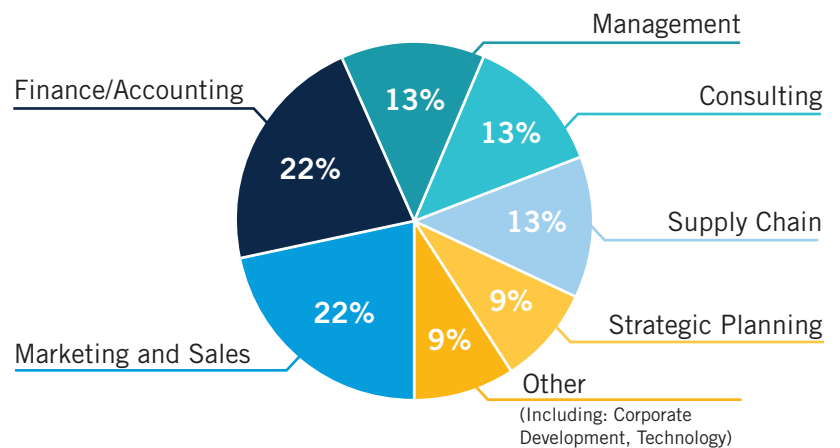

# 2018 FULL-TIME MBA Employment Report

CLASS OF 2018  
CAREER PROFILES

**58**  
Total MBA  
students

**40%**  
Women

**15**  
Countries  
represented

**16%**  
Hold advanced  
degrees

**4.6**  
Years prior work  
experience

## EMPLOYMENT

**70%** Accepted employment within  
3 months of graduation

**7%** Started own business

Average Salary  
**\$81,398**

Median Salary  
**\$80,000**

## JOBS BY INDUSTRY

## JOBS BY FUNCTION