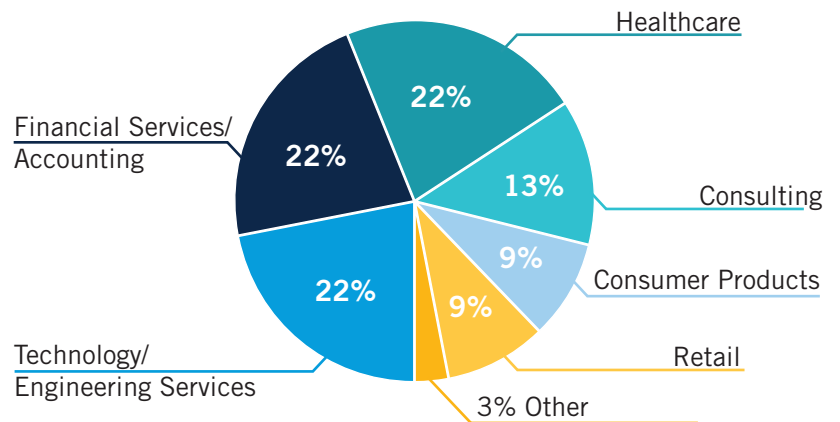

# 2018 FULL-TIME MBA Employment Report

CLASS OF 2018  
CAREER PROFILES

**58**  
Total MBA  
students

**40%**  
Women

**15**  
Countries  
represented

**16%**  
Hold advanced  
degrees

**4.6**  
Years prior work  
experience

## EMPLOYMENT

**70%** Accepted employment within  
3 months of graduation

**7%** Started own business

Average Salary  
**\$81,398**

Median Salary  
**\$80,000**

## JOBS BY INDUSTRY

## JOBS BY FUNCTION