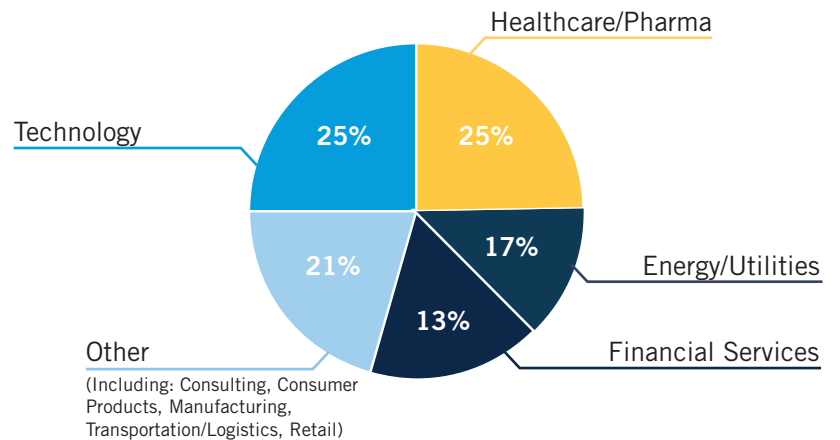

JOBS BY INDUSTRY