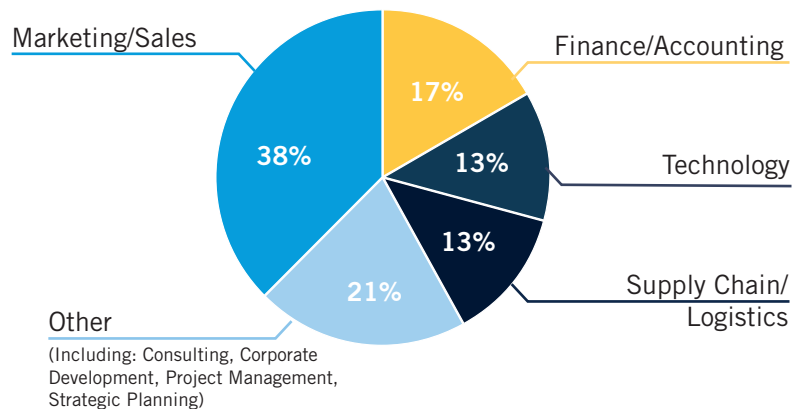

JOBS BY FUNCTION