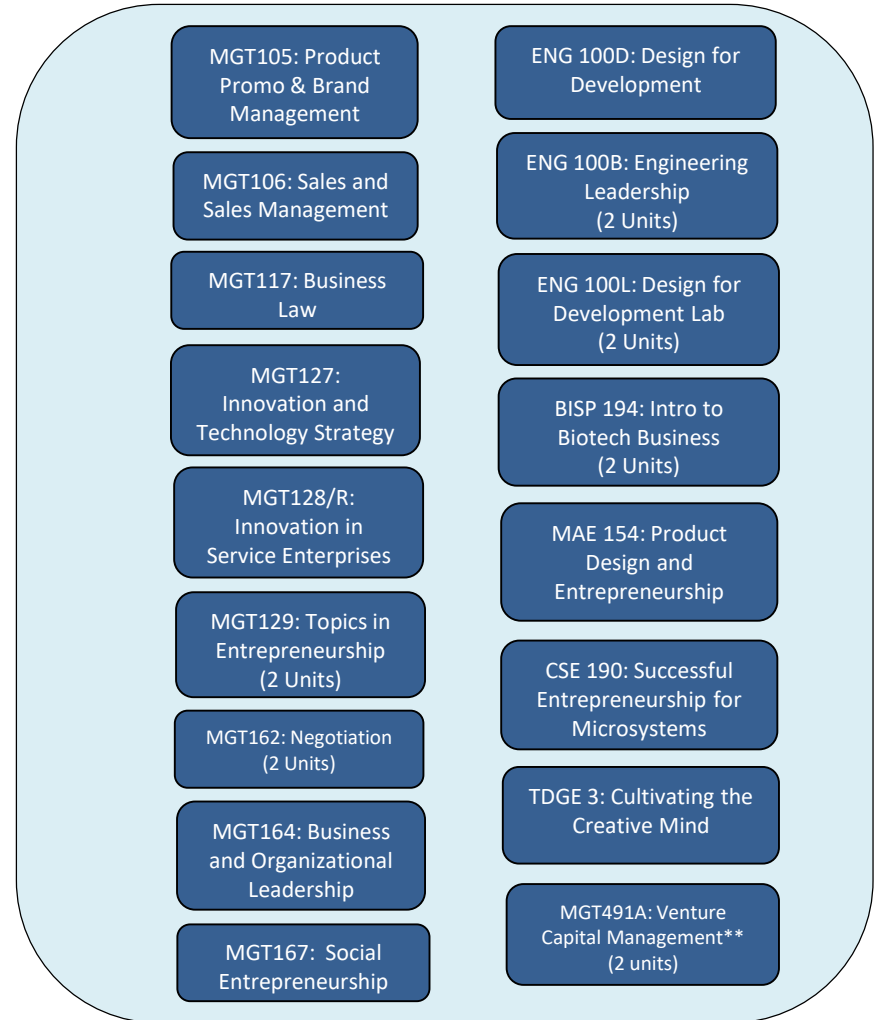

Rady Entrepreneurship & Innovation Minor

Requirements: **3 Core Classes** + **2 Practicum Classes** + **2 Electives**

Core Classes

Practicum

Electives

Note:

- Letter grade, C- or better in all classes, 2.0 GPA required
- Arrow indicates prerequisite →
- ** Requires petition with instructor and department approval
- Students need 8 units of elective credit. Two 2-unit courses can be combined for the equivalent of a 4-unit elective.