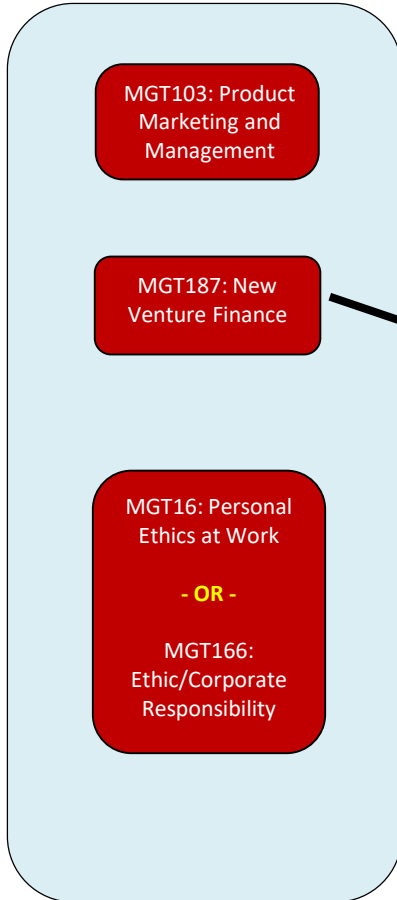

Rady Entrepreneurship & Innovation Minor

Requirements: **3 Core Classes** + **2 Practicum Classes** + **2 Electives**

Core Classes

Practicum

Electives

Note:

- Letter grade, C- or better in all classes, 2.0 GPA required
- Arrow indicates prerequisite →
- ** Requires petition with instructor and department approval
- Students need 8 units of elective credit. Two 2-unit courses can be combined for the equivalent of a 4-unit elective.