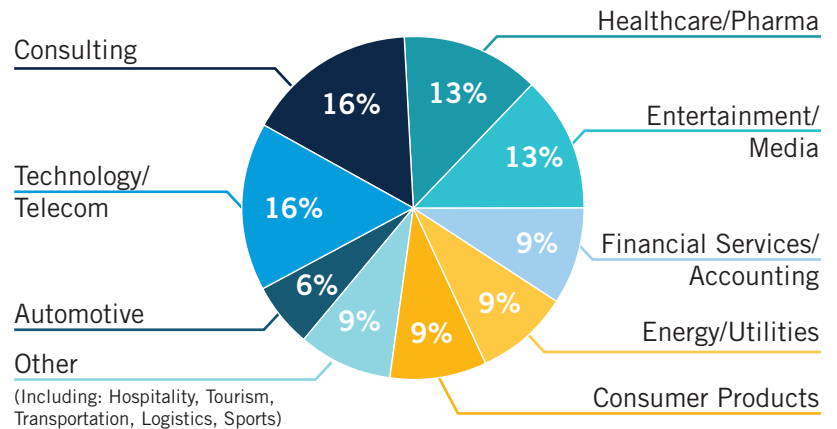

CLASS OF 2019 FULL-TIME MBA Internship Report

CLASS OF 2019 CAREER PROFILES

55
Total MBA
Students

27%
Women

42%
International
Students

16%
Hold advanced
degrees

5.1
Years prior work
experience

EMPLOYMENT

73%

Accepted
summer internships

Average Hourly Rate
\$29.01

JOBS BY INDUSTRY

JOBS BY FUNCTION

RANKING STATISTICS

Ranked #16 For Entrepreneurship
by Princeton Review, 2019

Ranked #24 For Entrepreneurship
by Bloomberg Businessweek, 2018