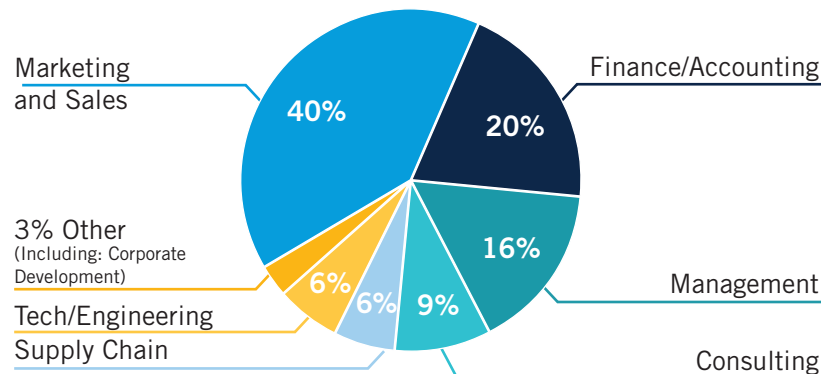

CLASS OF 2019 FULL-TIME MBA Internship Report

CLASS OF 2019 CAREER PROFILES

55
Total MBA
Students

27%
Women

42%
International
Students

16%
Hold advanced
degrees

5.1
Years prior work
experience

EMPLOYMENT

73%

Accepted
summer internships

Average Hourly Rate
\$29.01

JOBS BY INDUSTRY

JOBS BY FUNCTION

RANKING STATISTICS

Ranked #16 For Entrepreneurship
by Princeton Review, 2019

Ranked #24 For Entrepreneurship
by Bloomberg Businessweek, 2018

MBA Internship Report

COMPANY PARTNERSHIPS WITH RADY

CONSULTING

- 1798 Consultants, Inc.*
- Anklesaria Group, Inc.*
- Beyster Institute at the Rady School of Management*
- ECG Management Consultants, Inc.
- Gartner Inc.
- Shepherd Ventures*